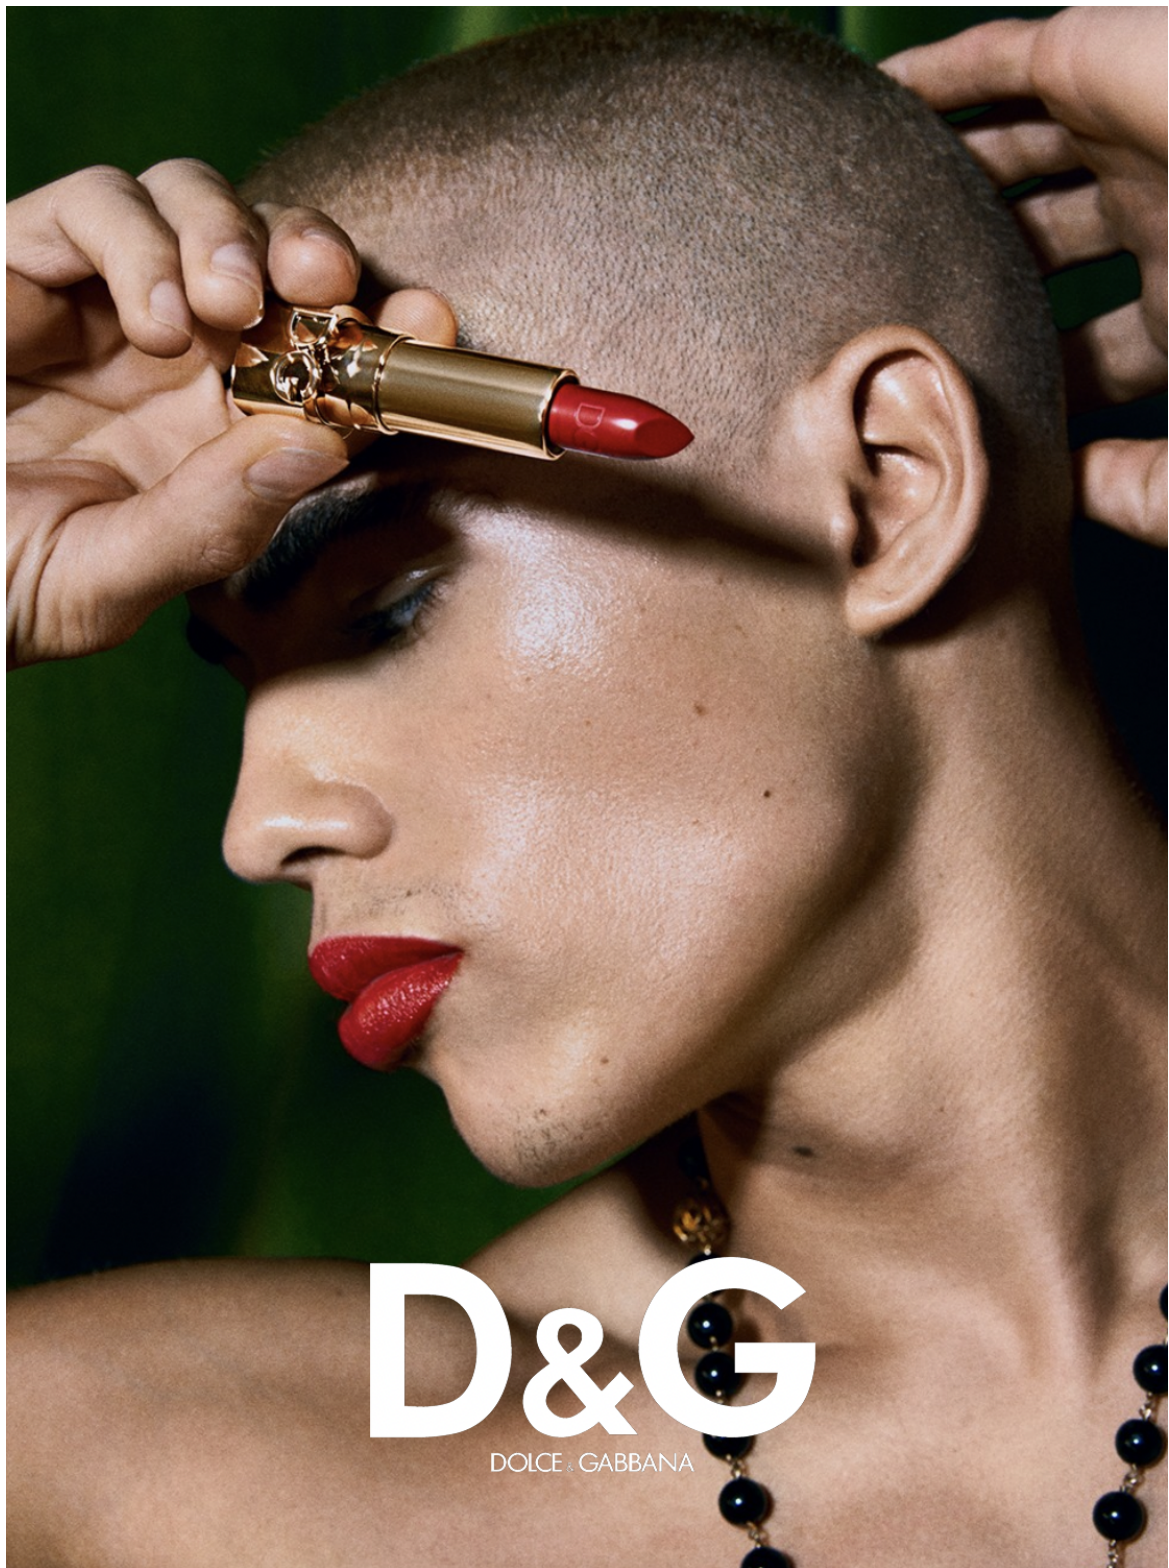

JOEL MCCLEOD

height 186 cm · bust 98 cm · waist 77 cm · hips 94 cm · suit 50
shoes size 43 · hair brown · eyes blue-green